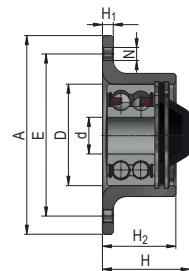

AGRIHUB / AGRO POINT BEARING UNIT

Agrihub / Agro point bearing unit

Dimensions mm								Bearing Designation
d	D	A	E	H	H ₁	H ₁	N	
17	47	92	75	40,2	5	34	6xØ6,6H12	AGH/H 17-75 6H6