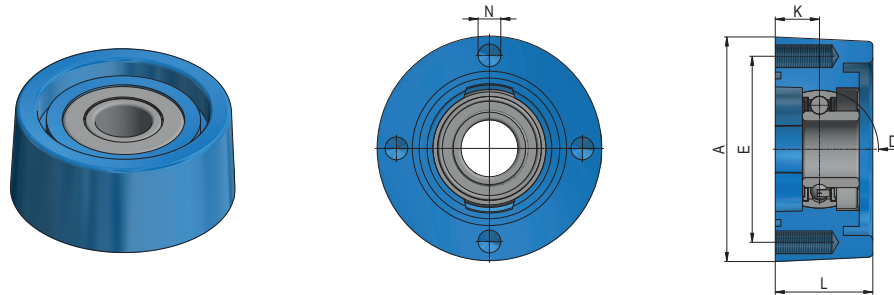

CIRCULAR CAST HOUSING UNIT WITH BEARING - LSGR TYPE

LSGR205FS

Circular Cast Housing Unit with Bearing - LSGR type							Designation of Housing Unit with Bearing
Dimensions mm							
A	D	E	L	K	N		
99	52	82	43	19,5	4xM10		LSGR205FS

LSGR207TBS

Circular Cast Housing Unit with Bearing - LSGR type							Designation of Housing Unit with Bearing
Dimensions mm							
A	D	E	H	H ₁	K	N	
125	72	100	40	20	21	4xM12	