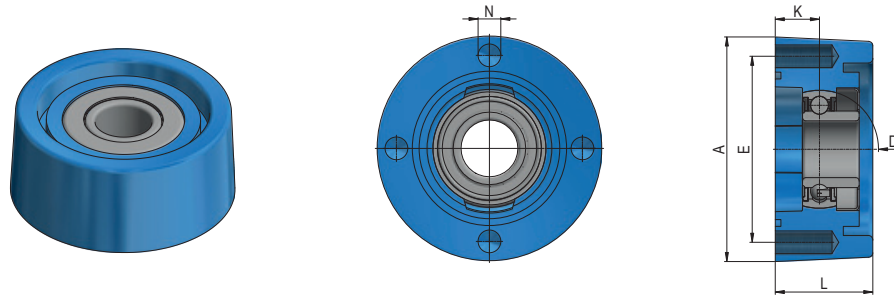

CIRCULAR CAST HOUSING UNIT WITH BEARING - LSGR TYPE

LSGR205FS

Circular Cast Housing Unit with Bearing - LSGR type						
Dimensions mm						Designation of Housing Unit with Bearing
A	D	E	L	K	N	
99	52	82	43	19,5	4xM10	LSGR205FS

LSGR207TBS

Circular Cast Housing Unit with Bearing - LSGR type							
Dimensions mm						Designation of Housing Unit with Bearing	
A	D	E	H	H ₁	K	N	
125	72	100	40	20	21	4xM12	LSGR207TBS