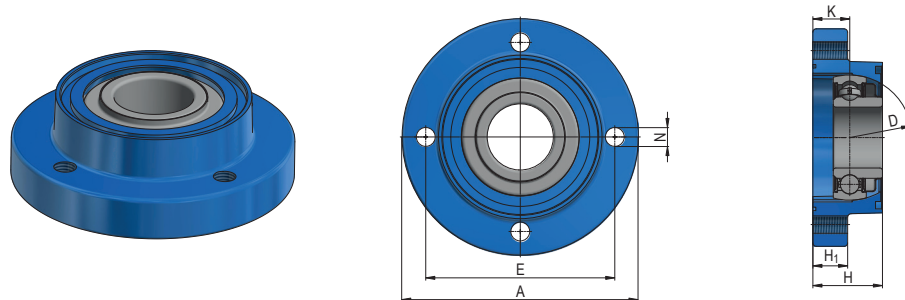

CIRCULAR CAST HOUSING UNIT WITH BEARING - LSGR TYPE

LSGR205FS

Circular Cast Housing Unit with Bearing - LSGR type							Designation of Housing Unit with Bearing
Dimensions mm							
A	D	E	L	K	N		
99	52	82	43	19,5	4xM10		LSGR205FS

LSGR207TBS

Circular Cast Housing Unit with Bearing - LSGR type							Designation of Housing Unit with Bearing
Dimensions mm							
A	D	E	H	H ₁	K	N	
125	72	100	40	20	21	4xM12	