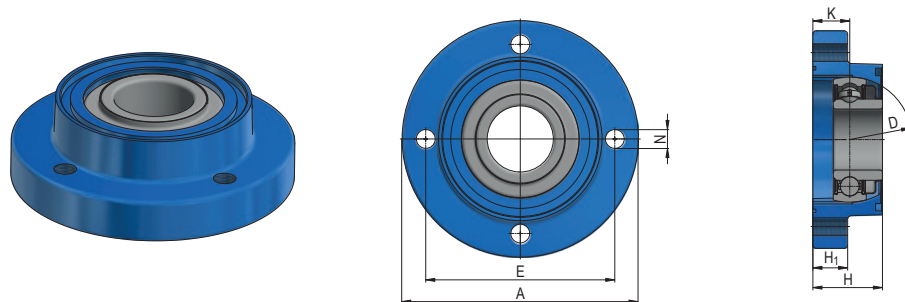

CIRCULAR CAST HOUSING UNIT WITH BEARING - LSGR TYPE

LSGR205FS

Circular Cast Housing Unit with Bearing - LSGR type						
Dimensions mm						Designation of Housing Unit with Bearing
A	D	E	L	K	N	
99	52	82	43	19,5	4xM10	LSGR205FS

LSGR207TBS

Circular Cast Housing Unit with Bearing - LSGR type							
Dimensions mm						Designation of Housing Unit with Bearing	
A	D	E	H	H ₁	K	N	
125	72	100	40	20	21	4xM12	LSGR207TBS